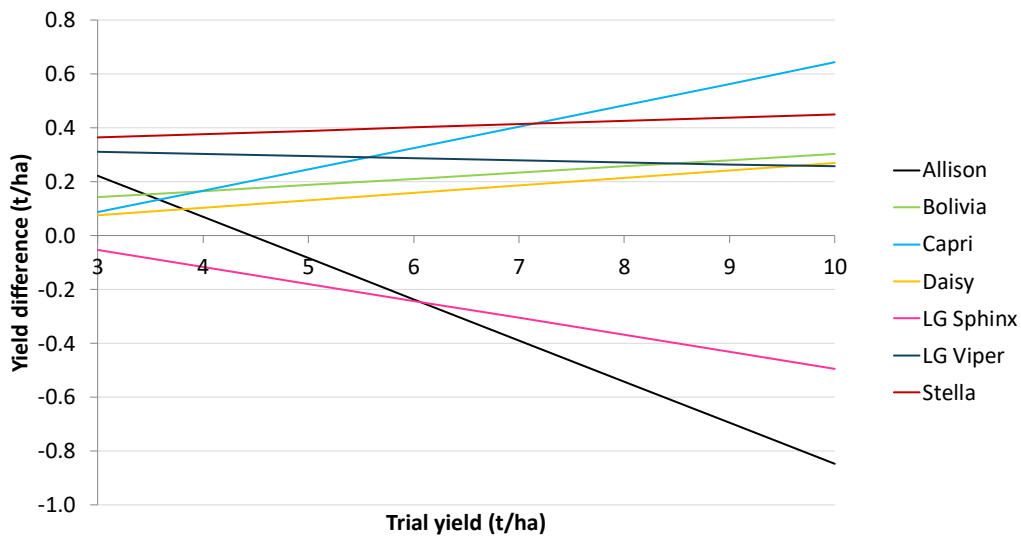

Yield difference highest yielding at trial yield = 4 t/ha

Victus is LVC

6

Yield difference lowest yielding at trial yield = 4 t/ha

7

New this year

All pale hilum

Use pesticides safely, always read and adhere to label instructions

8

Yield difference –new this year

Use pesticides safely, always read and adhere to label instructions

All cultivars

On Descriptive List

Use pesticides safely, always read and adhere to label instructions

Characteristics – Current DL Varieties

	Lynx	Macho	Ghengis	LG Raptor	Vertigo	Fanfare	LG Cartouche	Fuego	Yukon	Victus	Tiffany	Maris Bead	Mallory
Hilum colour (P = pale; B = black)	P	P	P	P	P	P	P	P	P	P	P	B	C
Earliness of ripening	5	5	7	7	6	6	6	7	9	7	6	5	listed
Straw length (cm)	121	121	125	122	122	121	114	116	115	116	121	126	listed
Standing ability at harvest	7	6	6	7	6	6	8	7	6	6	7	5	listed
Resistance to downy mildew	8	4	3	4	5	5	4	5	8	6	4	7	listed
Resistance to rust *	4	6	5	5	4	4	6	4	5	4	4	-	listed
TSW (g)	535	679	573	550	583	556	546	580	636	556	527	408	576
Protein (%dm)	27.3	26.9	27.4	27.5	27.1	27.4	29.2	27.6	26.9	27.1	28.0	28.7	26.6
UK Agent	LSPB	LSPB	LSPB	LUK	LSPB	LSPB	LUK	LUK	LSPB	LSPB	LSPB	WAC	
Year first listed	16	20	20	20	13	13	17	05	20	19	19	64	18