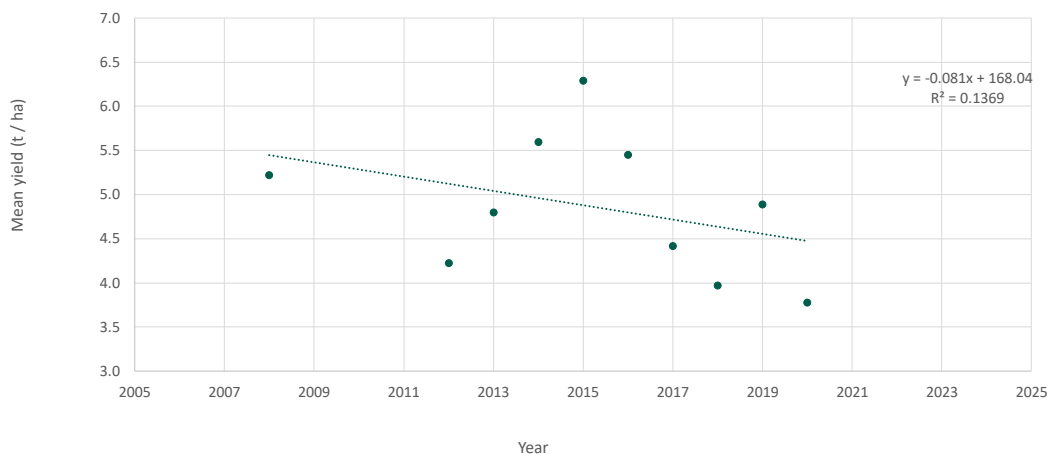

Spring beans cultivars analysis

Prospective varieties for planting spring 2021

1

Spring bean varieties database

HARVEST YEARS
2008, 2012 – 2020

NUMBER OF TRIALS
78

NUMBER OF VARIETIES
39

2

Spring bean varieties database

2020 mean yield

- 3.78 t ha⁻¹

Lowest yield

- 1.61 t ha⁻¹ Yukon, 2020 PGRO 20-LS-429, trial yield = 2.29 t ha⁻¹

Highest yield

- 9.63 t ha⁻¹ Fanfare, 2015 FA Yorks, trial yield = 9.03 t ha⁻¹

Most frequent cultivar

- Fuego, 78 trials

3

Mean yield in spring beans cultivars trials 2008 - 2020

4

Current DL Varieties

Use pesticides safely, always read and adhere to label instructions

5

Yield difference highest yielding at trial yield = 4 t/ha

Victus is LVC

6

Yield difference lowest yielding at trial yield = 4 t/ha

7

New this year

All pale hilum

Use pesticides safely, always read and adhere to label instructions