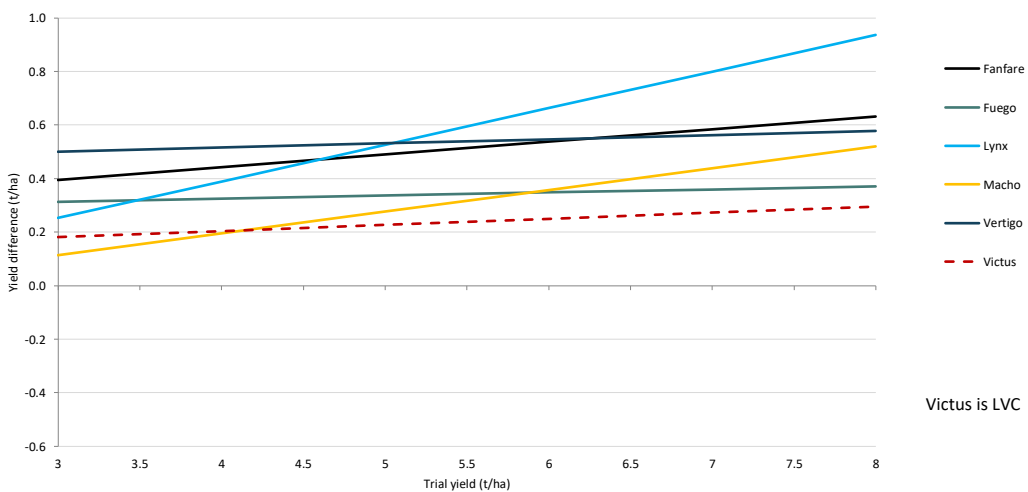

Spring bean varieties database

2020 mean yield

- 3.78 t ha⁻¹

Lowest yield

- 1.61 t ha⁻¹ Yukon, 2020 PGRO 20-LS-429, trial yield = 2.29 t ha⁻¹

Highest yield

- 9.63 t ha⁻¹ Fanfare, 2015 FA Yorks, trial yield = 9.03 t ha⁻¹

Most frequent cultivar

- Fuego, 78 trials

3

Mean yield in spring beans cultivars trials 2008 - 2020

4

Current DL Varieties

Use pesticides safely, always read and adhere to label instructions

5

Yield difference highest yielding at trial yield = 4 t/ha

Victus is LVC

6

Yield difference lowest yielding at trial yield = 4 t/ha

7

New this year

All pale hilum

Use pesticides safely, always read and adhere to label instructions

8

Yield difference –new this year

Use pesticides safely, always read and adhere to label instructions

All cultivars

On Descriptive List

Use pesticides safely, always read and adhere to label instructions

Characteristics – Current DL Varieties