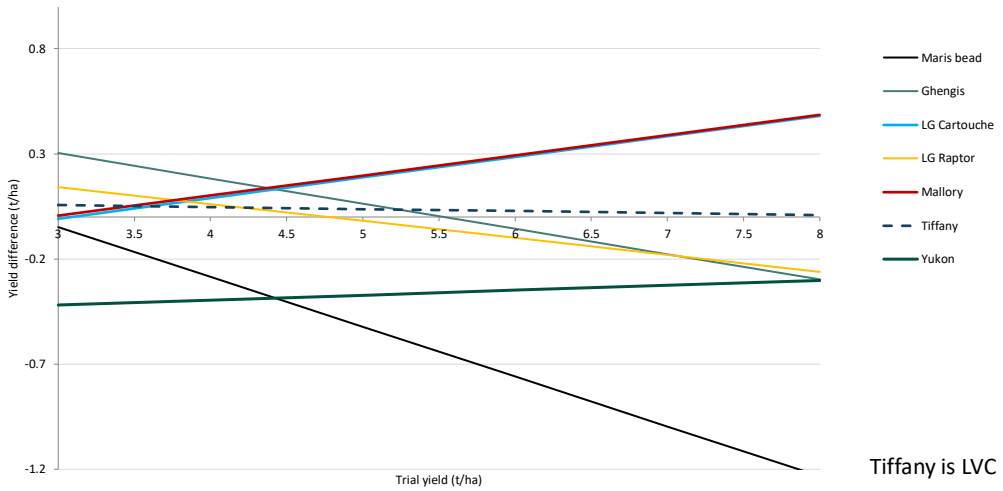

Yield difference highest yielding at trial yield = 4 t/ha

Victus is LVC

6

Yield difference lowest yielding at trial yield = 4 t/ha

7

New this year

All pale hilum

Use pesticides safely, always read and adhere to label instructions

8

Yield difference –new this year

Use pesticides safely, always read and adhere to label instructions

All cultivars

On Descriptive List

Use pesticides safely, always read and adhere to label instructions

Characteristics – Current DL Varieties